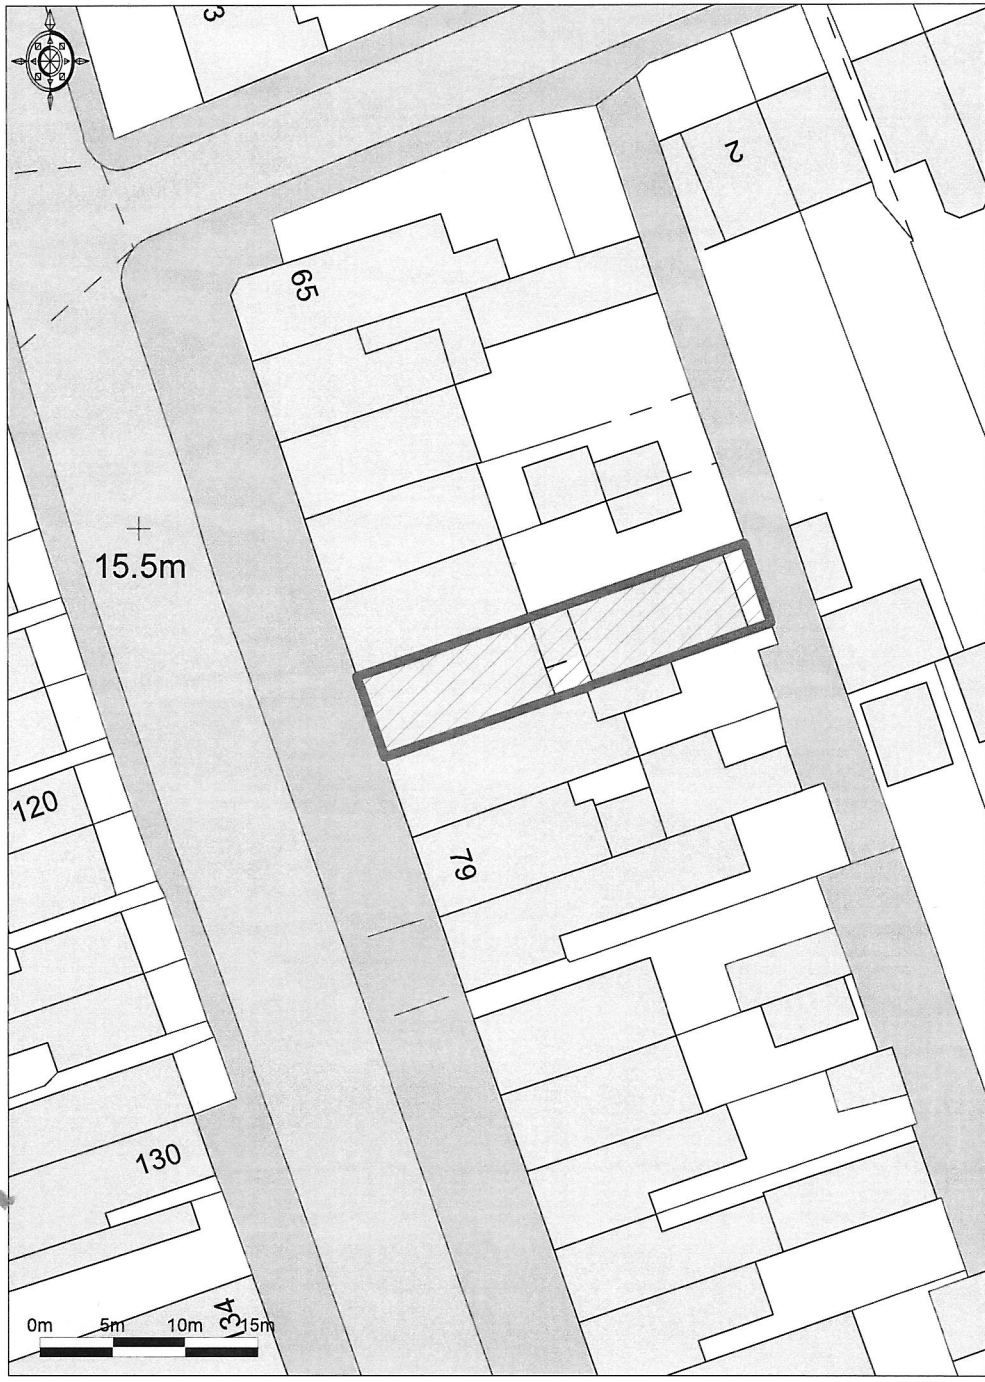

Ground Floor Shop & Rear Storage Building  
75 Park Lane  
Hornchurch  
RM11 1BH

**Promap**  
© LANDMARK INFORMATION GROUP

Ordnance Survey © Crown Copyright 2018. All rights reserved.  
Licence number 100022432. Plotted Scale - 1:500